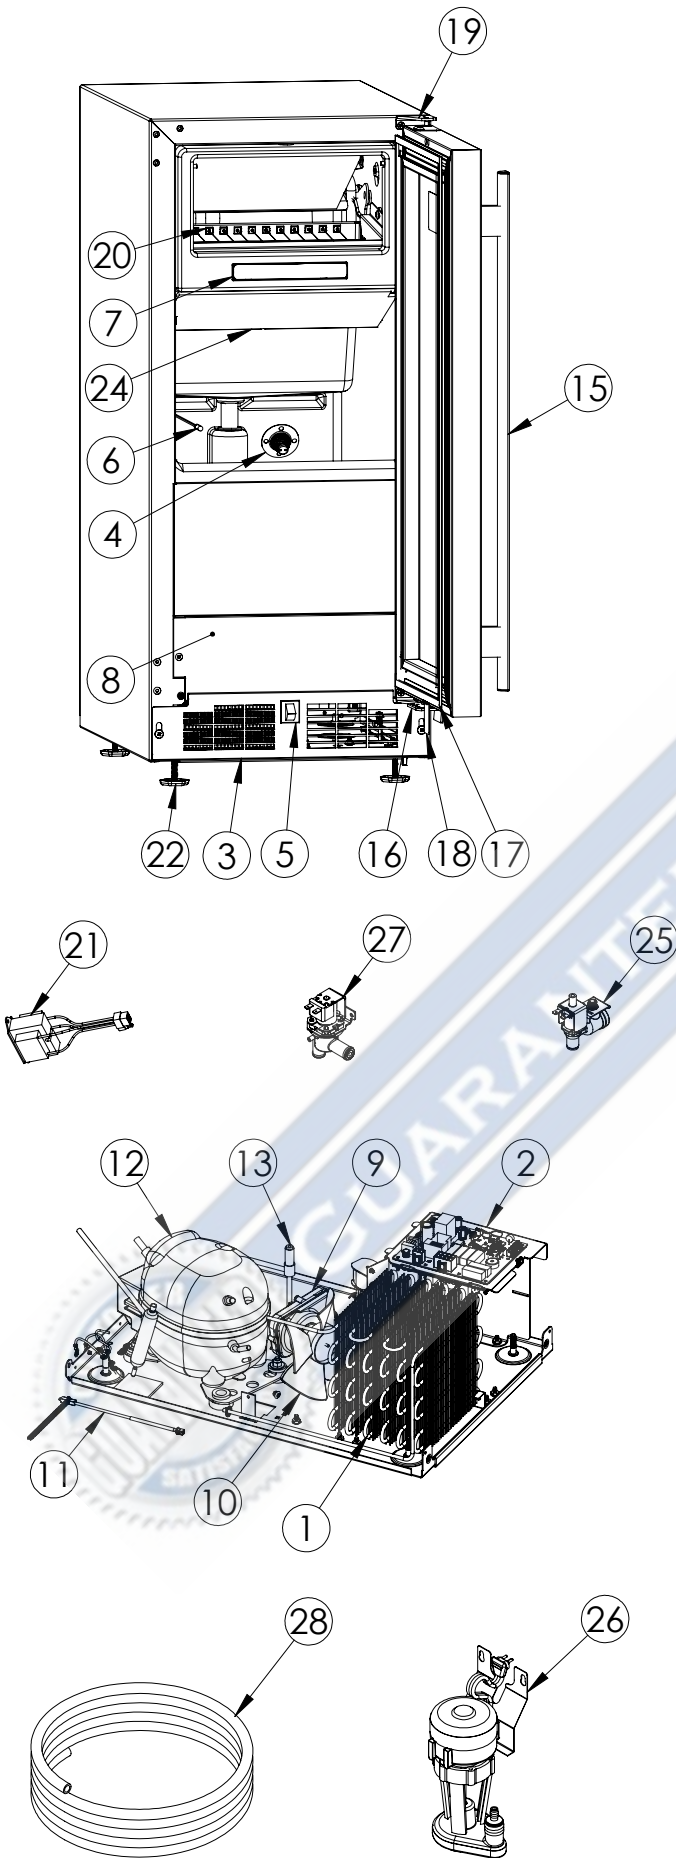

Service Parts List

guaranteedparts.com

1-855-472-4443

MLCL215-SG01A		
ITEM	DESCRIPTION	MARVEL P/N
1	CONDENSER ASSEMBLY	S41013912
2	MAIN CONTROL BOARD KIT	42249330
3	GRILLE	S41015692-BLK
4	WHITE LED LIGHT	42249105
5	REED SWITCH	42246922
6	THERMISTOR ASSEMBLY	S41050612
7	UI DISPLAY KIT	S41050602-LK
8	ACCESS COVER	S41014463-BLK
9	CONDENSER FAN MOTOR	42248161
10	CONDENSER FAN BLADE	42248160
11	CONDENSER SENSOR	S41050609
12	EMBRACO COMPRESSOR	42242580
13	HOT GAS VALVE	42249497
14	EVAPORATOR ASSEMBLY	42249569
15	DOOR ASSEMBLY	S42038920
16	DOOR STOP	S41015708-SS
17	DOOR GASKET	S31580-041
18	STRIKER PLATE	S41015709-BLK
19	HINGE KIT	S52411635-CHR
20	GRID CUTTER	42249542
21	GRID CUTTER TRANSFORMER	S41050610
22	LEG LEVELERS (4)	42243808
23	POWER CORD*	S41050606
24	ICE DEFLECTOR	S41012776-BLK
25	WATER SUPPLY VALVE	S41014084
26	CIRCULATION PUMP	42242980
27	DRAIN VALVE	42249456
28	CORRUGATED DRAIN HOSE	42249531

* NOT PICTURED